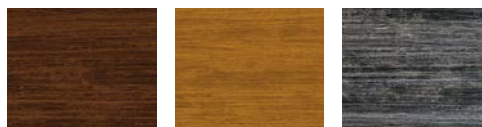

Classic™ Steel Premium Model 9130 with Plain Short Windows; Shown in Ultra-Grain® Classic Cherry Finish Paint Option

FEATURES

- The painted steel surface simulates a real stained door without the hassles of staining and the ongoing maintenance of wood.
- For Gallery® Steel and Classic™ Steel doors, the woodgrain pattern is bi-directional, running horizontal on stiles and vertical on panels, while on the Canyon Ridge® and Modern Steel™ doors, the woodgrain runs uni-directional for an authentic, architecturally accurate look.
- Available in Walnut, Dark, Cherry, Medium and Slate Finishes that complement entry doors, shutters and other exterior stained wood products.
- Available on select 3-layer Gallery® Steel, Modern Steel™ and Classic™ Steel models. Available on Canyon Ridge® Carriage House 4-layer models and select Louver models.
- The exterior surface texture complements the woodgrain pattern being used. For Gallery® Steel and Classic™ Steel doors, a stucco texture accentuates the bi-directional pattern, while on the Canyon Ridge® and Modern Steel™ doors, a woodgrain surface texture helps to make the door appear true to life.
- Available for select WINDCODE® applications.

Window frames, grilles and inserts are color matched to coordinate with each finish. All window options are available.

FINISHES

CANYON RIDGE® ULTRA-GRAIN® CYPRESS FINISHES

Walnut Finish Medium Finish Slate Finish