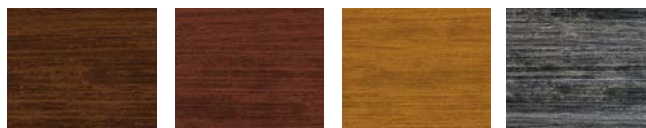

Classic™ Steel Premium Model 9130 with Plain Short Windows; Shown in Ultra-Grain® Classic Cherry Finish Paint Option

FEATURES

- The painted steel surface simulates a real stained door without the hassles of staining and the ongoing maintenance of wood.
- For Gallery® Steel and Classic™ Steel doors, the woodgrain pattern is bi-directional, running horizontal on stiles and vertical on panels, while on the Canyon Ridge® and Modern Steel™ doors, the woodgrain runs uni-directional for an authentic, architecturally accurate look.
- Available in Walnut, Dark, Cherry, Medium and Slate Finishes that complement entry doors, shutters and other exterior stained wood products.
- Available on select 3-layer Gallery® Steel, Modern Steel™ and Classic™ Steel models. Available on Canyon Ridge® Carriage House 4-layer models and select Louver models.
- The exterior surface texture complements the woodgrain pattern being used. For Gallery® Steel and Classic™ Steel doors, a stucco texture accentuates the bi-directional pattern, while on the Canyon Ridge® and Modern Steel™ doors, a woodgrain surface texture helps to make the door appear true to life.
- Available for select WINDCODE® applications.

Window frames, grilles and inserts are color matched to coordinate with each finish. All window options are available.

FINISHES

CANYON RIDGE® ULTRA-GRAIN® CYPRESS FINISHES

Walnut Finish Medium Finish Slate Finish

GALLERY® STEEL PREMIUM ULTRA-GRAIN® OAK FINISHES

Walnut Finish Dark Finish Medium Finish Slate Finish

MODERN STEEL™ ULTRA-GRAIN® CYPRESS FINISHES

Walnut Finish Cherry Finish Medium Finish Slate Finish

CLASSIC™ STEEL PREMIUM ULTRA-GRAIN® CLASSIC FINISHES